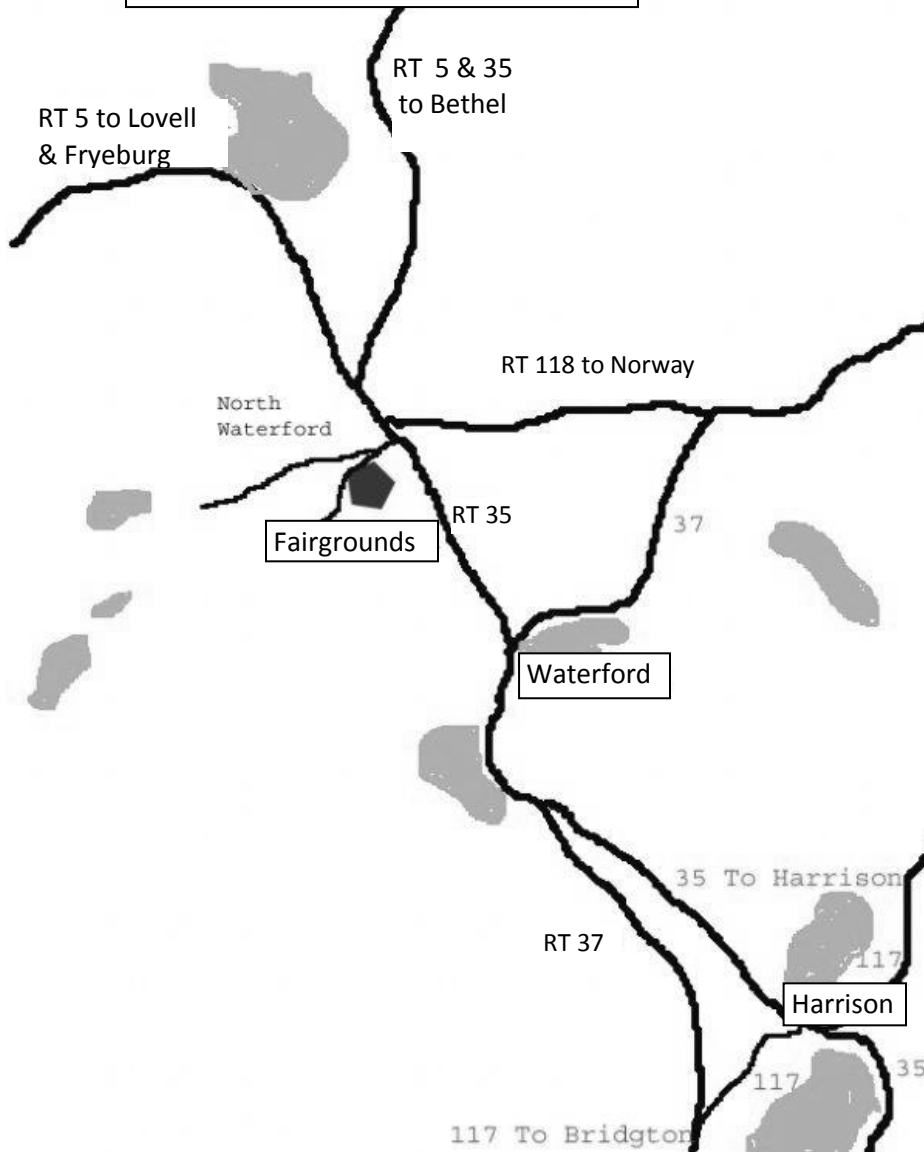

From Bethel Area take route 5 and 35 south. In North Waterford turn right at Melby's Market on Green Rd. Follow signs to fairgrounds.

From Bridgton Area take route 117 to North Bridgton bear left of route 37. Follow route 37 to Waterford Village, turn left on route 35 and follow to North Waterford. Turn left at Melby's Market on Green Rd. Follow signs to fairgrounds.

From Norway Area follow route 118 to North Waterford, make a hard left onto route 35 and follow to North Waterford. Turn left at Melby's Market on Green Rd.

Map to Waterford World's Fair

Other Great Maine Fairs 2011

Houlton Fair	July 1-4
Ossipee Valley Fair	July 7-10
Waterford World's Fair	July 15-17
Pittston Fair	July 21-25
Bangor Fair	July 29-Aug 7
Northern Maine Fair	July 29-Aug 7
Monmouth Fair	Aug 3-6
Athens Fair	Aug 5-7
Topsham Fair	Aug 7-14
Skowhegan Fair	Aug 11-20
Union Fair	Aug 20-27
Piscataquis Valley Fair	Aug 25-28
Acton Fair	Aug 25-28
Windsor Fair	Aug 28-Sept 5
Blue Hill Fair	Sept 1-5
Springfield Fair	Sept 2-5
Harmony Free Fair	Sept 2-5
Clinton Lions Fair	Sept 8-11
Litchfield Fair	Sept 9-11
Oxford County Fair	Sept 11-18
North New Portland	Sept 16-18
Farmington Fair	Sept 18-24
Common Ground Fair	Sept 23-25
Cumberland Fair	Sept 25-Oct 1
Fryeburg Fair	Oct 2-9